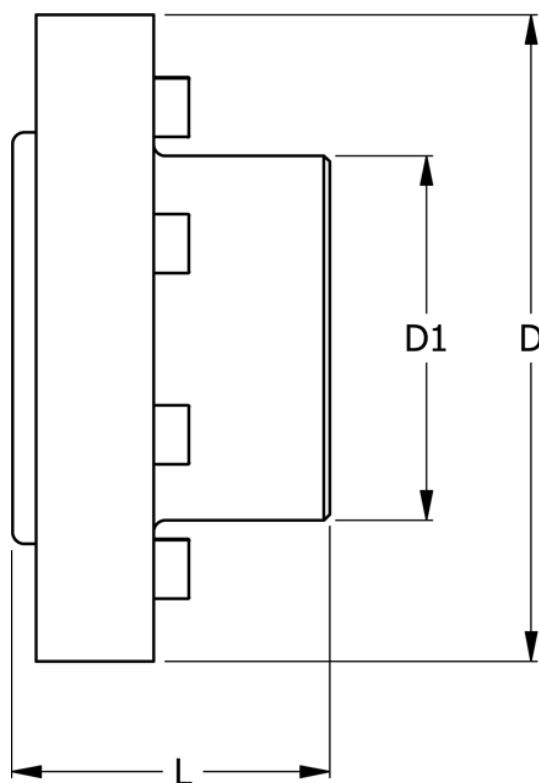

Article number: 330611005

Description: Coupling N-Eupex str. 110  
Part 5 (incl. bolts) without bore

## Measures

---

D	= 110
D1	= 80
L	= 50
Max bore	= 48
Torque (N m)	= 160